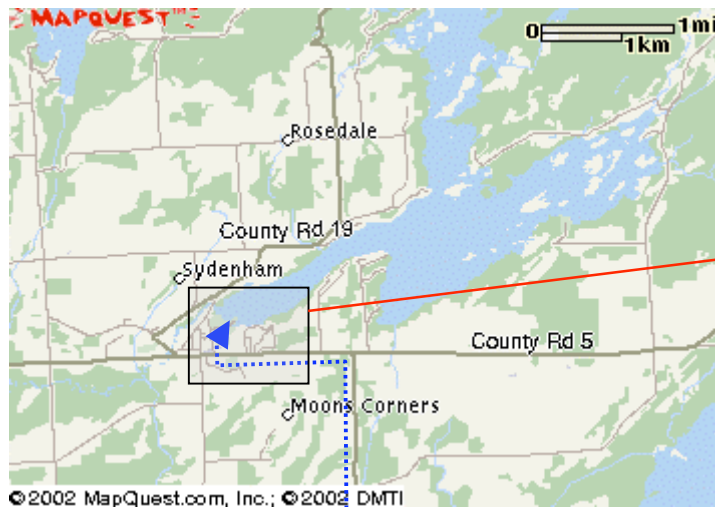

# MAP TO SYDENHAM

Sydenham Rd is one of the exits off the 401 for Kingston (south). It's the exit before the Division St. exit. For the regatta course take Sydenham Rd North.