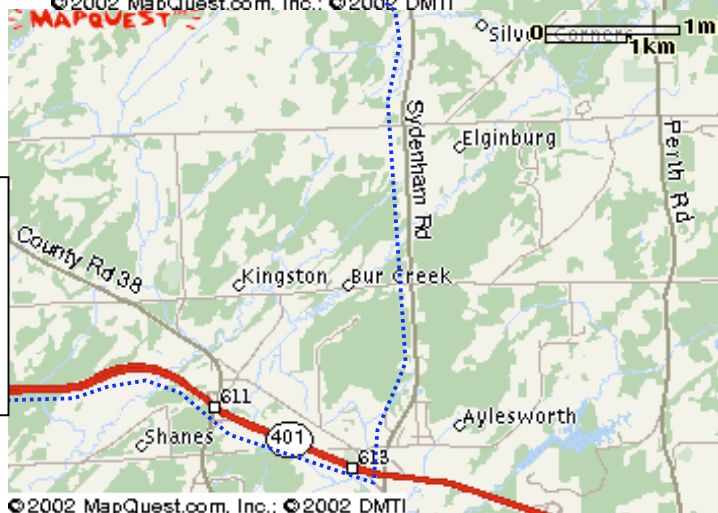

# MAP TO SYDENHAM

Sydenham Rd is one of the exits off the 401 for Kingston (south). It's the exit before the Division St. exit. For the regatta course take Sydenham Rd North.