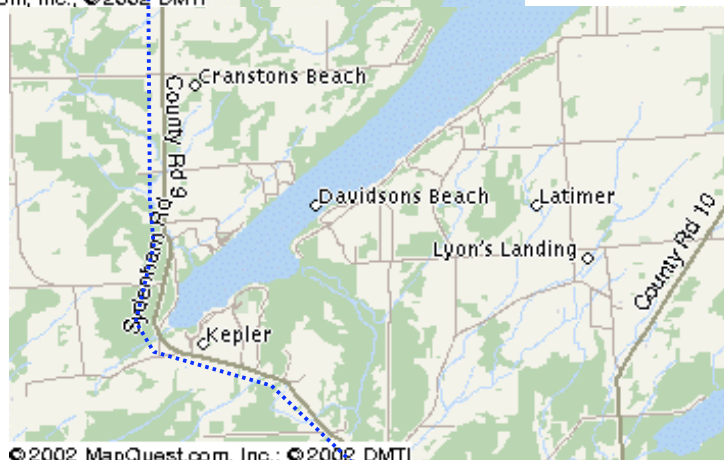

# MAP TO SYDENHAM

Sydenham Rd is one of the exits off the 401 for Kingston (south). It's the exit before the Division St. exit. For the regatta course take Sydenham Rd North.